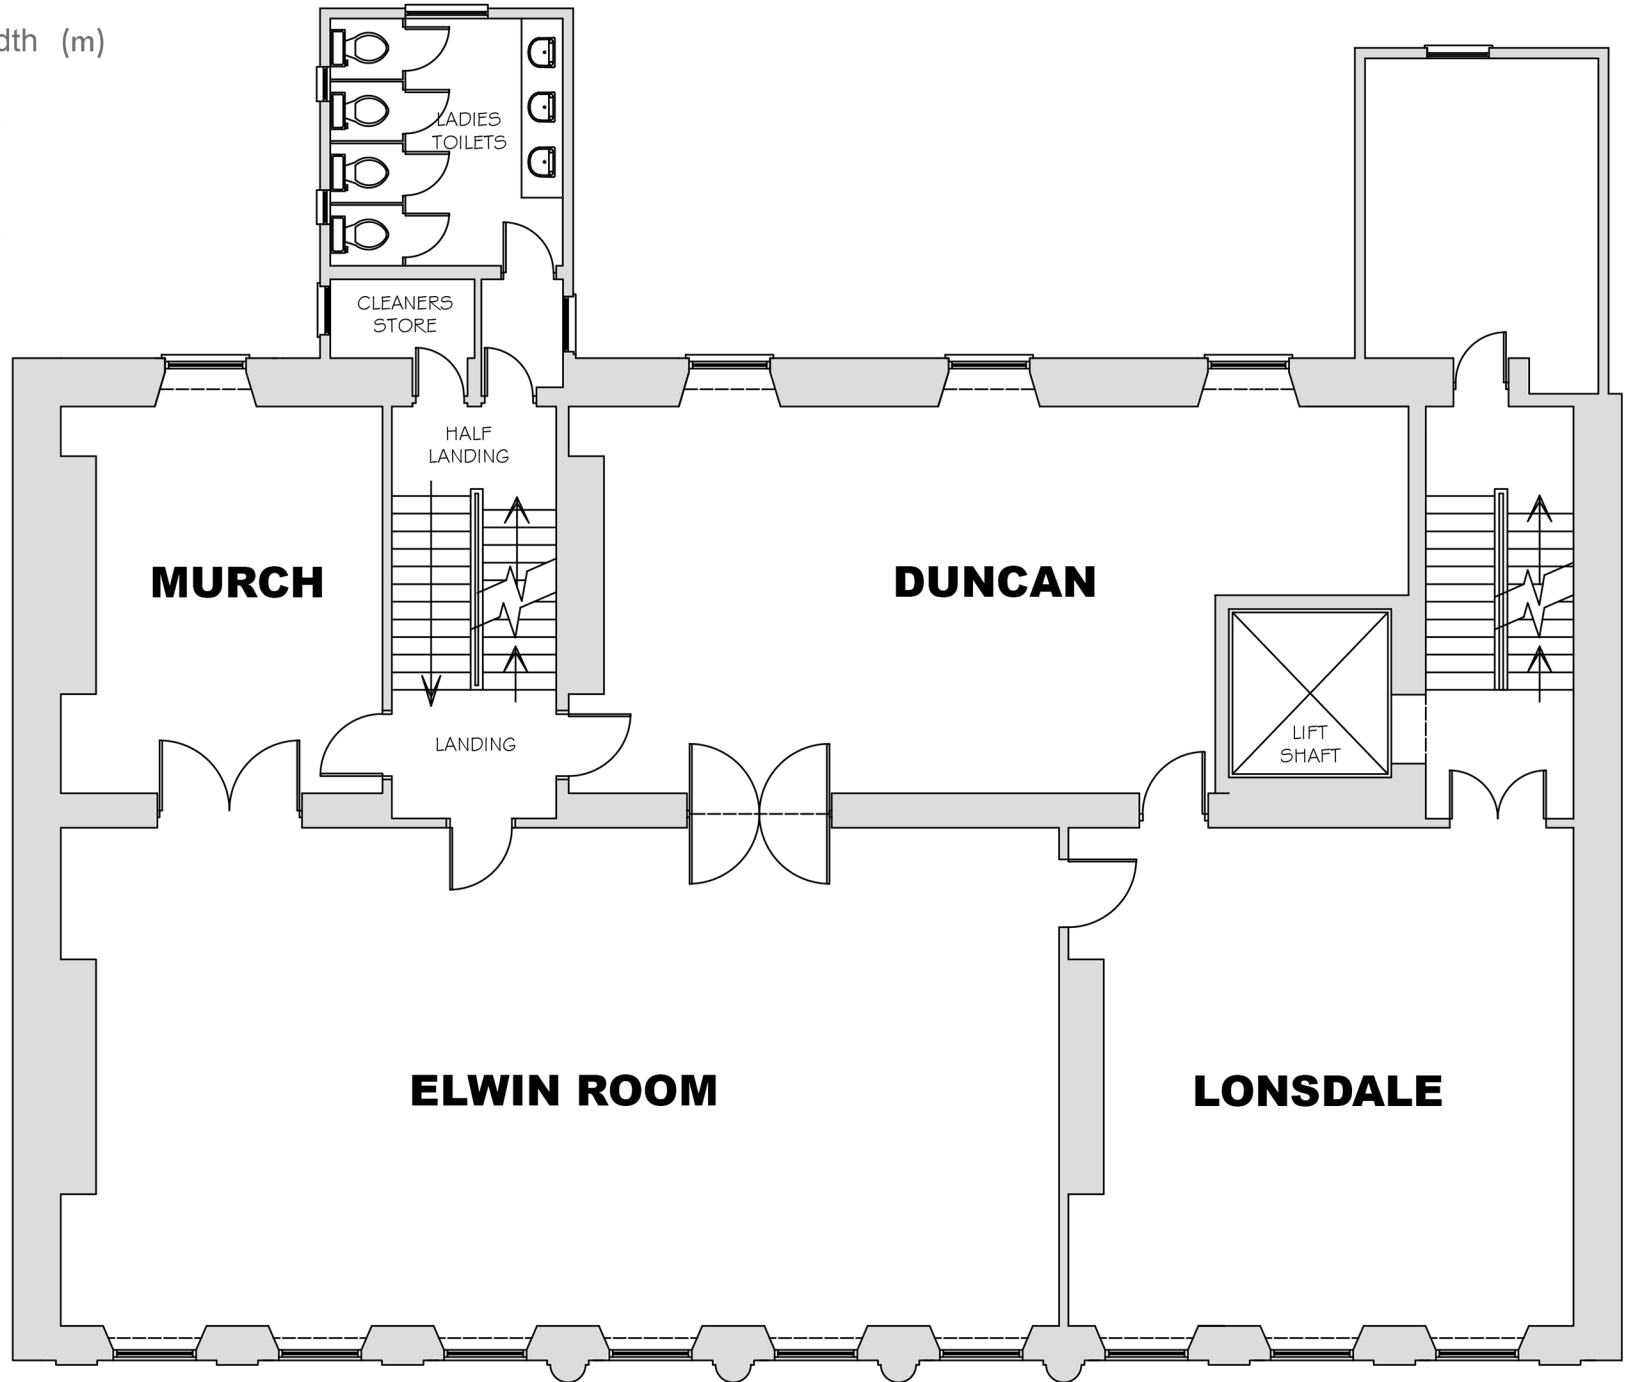

Room	Depth	Width (m)
Elwin	14.5	7.3
Duncan	11.7	5.6
Lonsdale	7.3	7.2
Murch	5.7	4.3

FIRST FLOOR PLAN LAYOUT  
Scale 1:100